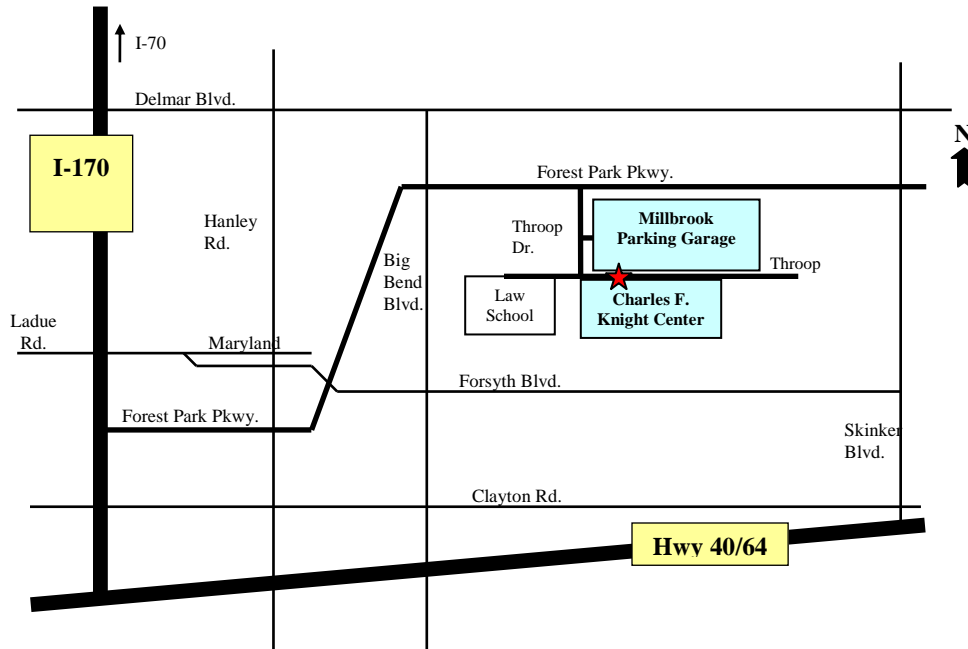

Charles F. Knight Executive Education & Conference Center Olin Business School at Washington University in St. Louis

Knight Center Reception Desk   (314) 933-9400 local   (866) 933-9400 toll free

From I-70 (or Lambert International Airport)

Go south on I-170 to the Forest Park Parkway exit.

Go east on Forest Park Parkway through Clayton, past Big Bend Boulevard to Throop Drive (1st stoplight after Big Bend). Turn right (south) onto Throop Drive.

The Charles F. Knight Center is located across from the parking garage on the south side of Throop Drive.

Please park in the parking garage and proceed into the main entrance of the Charles F. Knight Center.

From I-64 (Hwy 40), heading west (from downtown St. Louis)

Veer onto the Forest Park Parkway/Market St. exit and continue to Throop Drive.

Turn left (south) onto Throop Drive.

The Charles F. Knight Center is located across from the parking garage on the south side of Throop Drive.

Please park in the parking garage and proceed into the main entrance of the Charles F. Knight Center.

From I-64 (Hwy 40), heading east (from west county)

Go north on I-170 to the Forest Park Parkway exit.

Go east on Forest Park Parkway through Clayton, past Big Bend Boulevard to Throop Drive (1st stoplight after Big Bend). Turn right (south) onto Throop Drive.

The Charles F. Knight Center is located across from the parking garage on the south side of Throop Drive.

Please park in the parking garage and proceed into the main entrance of the Charles F. Knight Center.